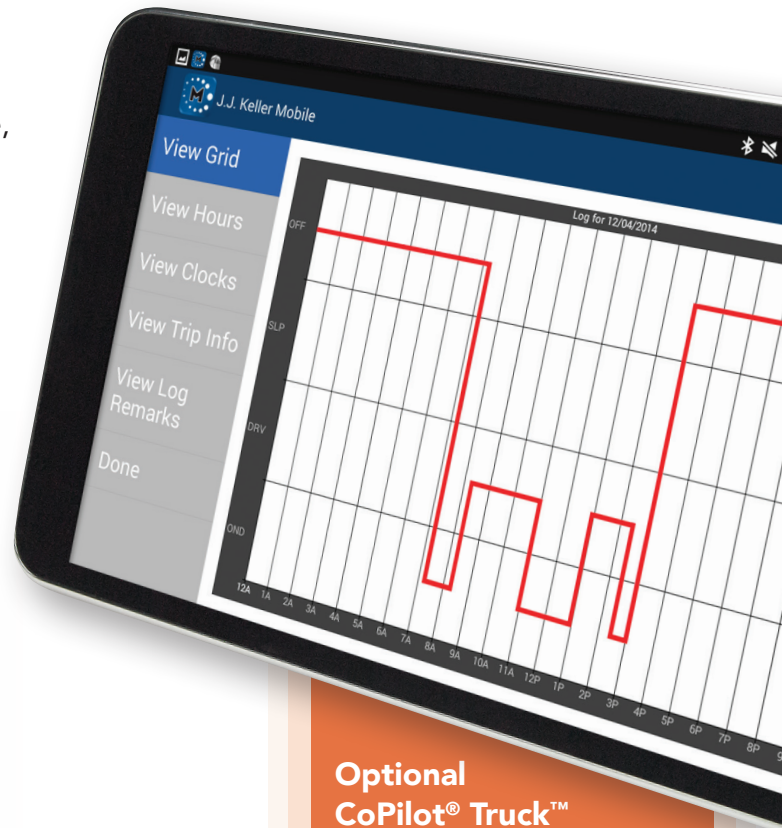

The J. J. Keller® Compliance Tablet™

Making E-Logs **EASY**.

The **J. J. Keller® Compliance Tablet™** offers you a simple, flexible, turnkey solution for easily integrating E-Logs into your fleet. The J. J. Keller® Compliance Tablet™ is part of an **all-inclusive E-Log system** powered by the Encompass® web-based back office. Choose the J. J. Keller® Compliance Tablet™ to give your drivers an E-Log system they can use right out of the box.

The J. J. Keller® Compliance Tablet™ Includes:

- Bundled system
- Remote technical support
- Optional CoPilot® Truck™ navigation
- 4G Verizon network coverage
- Crisp 9.6" screen
- Compatible with all editions of Encompass, from E-Logs only to full driver and vehicle performance management
- Mixed fleet compatibility (class 1-8)
- Easy-to-use Android™ technology
- Pre-loaded with the J. J. Keller Mobile® app
- 2014 *Heavy Duty Trucking* Top 20 Product

Optional CoPilot® Truck™ Navigation

With the CoPilot® Truck™ navigation system, professional drivers using the J. J. Keller® Compliance Tablet™ will be able to:

- Generate the best legal route based on their vehicle's height, width, length, weight and number of axles
- Optimize routes that include up to 50 stops
- See 2D, 3D and directions-only views
- Receive detailed voice instructions
- See speed limit display
- Get load-specific routing to avoid roads that restrict hazardous materials
- Locate driver points of interest, including truck services, truck stops, rest areas, weigh stations and CAT scales