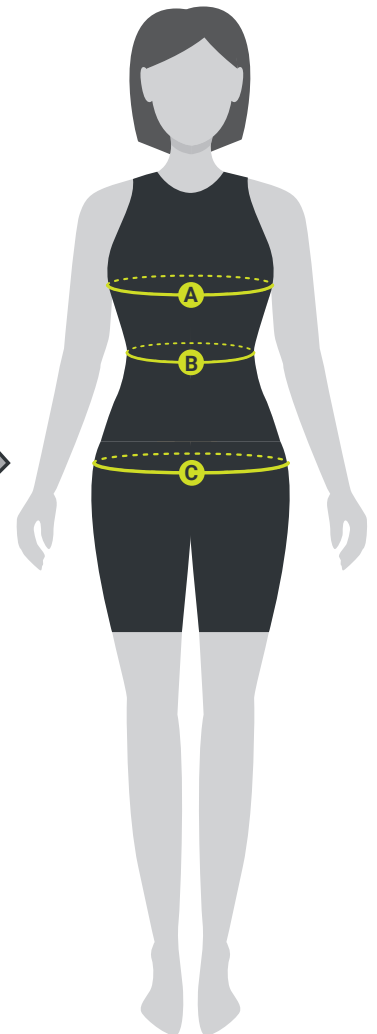

SAFEGEAR WOMEN'S SIZING GUIDE: PUFFER VEST

Our size charts may be different than ones you have previously used. Please compare your measurements to those listed on the chart to determine the size that best fits you. Follow the guidelines below to obtain the ideal fit. DO NOT assume that the size you normally purchase is the correct size for these garments.

HOW TO MEASURE

WHEN WEARING ALONE

If you are purchasing an article of clothing that you wish to wear by itself (t-shirt, polo, pants, etc.), please use body measurements to find the correct fit.

WHEN WEARING OVER OTHER APPAREL

If you are purchasing a garment to be worn over other clothing (jacket, rain gear, sweatshirt, etc.), it is important to measure yourself while wearing that other clothing.

With women's sizing, the vest can fit more snugly, reducing the chance of loose fabric getting caught in machinery.

WOMEN'S PUFFER VEST

Measurement	S	M	L	XL	2XL	3XL
A Chest	32-36"	38-40"	42-44"	46-48"	50-52"	54-56"
B Waist	29-33.5"	34-37.5"	38-41.5"	42-45.5"	46-49.5"	50-53.5"
C Hip	33-37.5"	38-41.5"	42-45.5"	46-49.5"	50-53.5"	54-57.5"
D CB Length	27.5"	28.5"	28.5"	28.5"	29"	29"