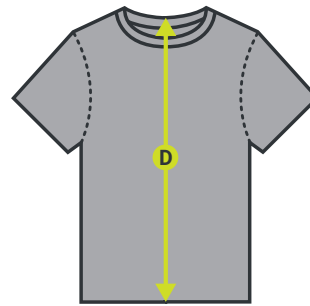

SAFEGEAR WOMEN'S SIZING GUIDE: PUFFER VEST

Our size charts may be different than ones you have previously used. Please compare your measurements to those listed on the chart to determine the size that best fits you. Follow the guidelines below to obtain the ideal fit. DO NOT assume that the size you normally purchase is the correct size for these garments.

HOW TO MEASURE

WHEN WEARING ALONE

If you are purchasing an article of clothing that you wish to wear by itself (t-shirt, polo, pants, etc.), please use body measurements to find the correct fit.

WHEN WEARING OVER OTHER APPAREL

If you are purchasing a garment to be worn over other clothing (jacket, rain gear, sweatshirt, etc.), it is important to measure yourself while wearing that other clothing.

With women's sizing, the vest can fit more snugly, reducing the chance of loose fabric getting caught in machinery.

WOMEN'S PUFFER VEST

Measurement	S	M	L	XL	2XL	3XL
A Chest	32-36"	38-40"	42-44"	46-48"	50-52"	54-56"
B Waist	29-33.5"	34-37.5"	38-41.5"	42-45.5"	46-49.5"	50-53.5"
C Hip	33-37.5"	38-41.5"	42-45.5"	46-49.5"	50-53.5"	54-57.5"
D CB Length	27.5"	28.5"	28.5"	28.5"	29"	29"